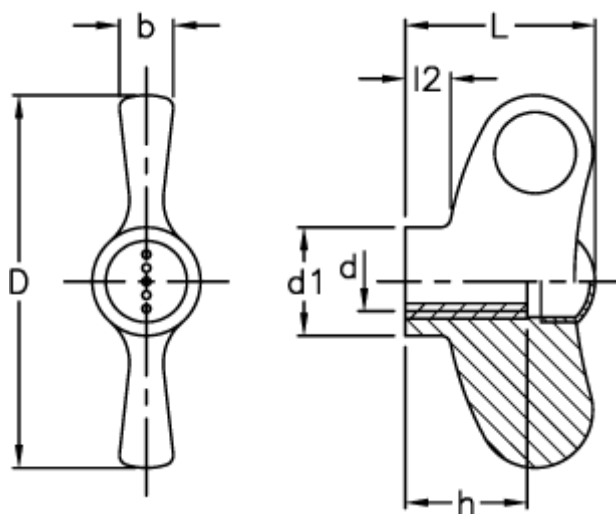

Article number: 23052232365

Description: E+G Wing nut  
EWN.55 B-M6-C5, light-blue cap

## Measures

b	= 8
D	= 55
d1	= 16.0
d 6H	= M6
h	= 18
L	= 28
l2	= 6.5